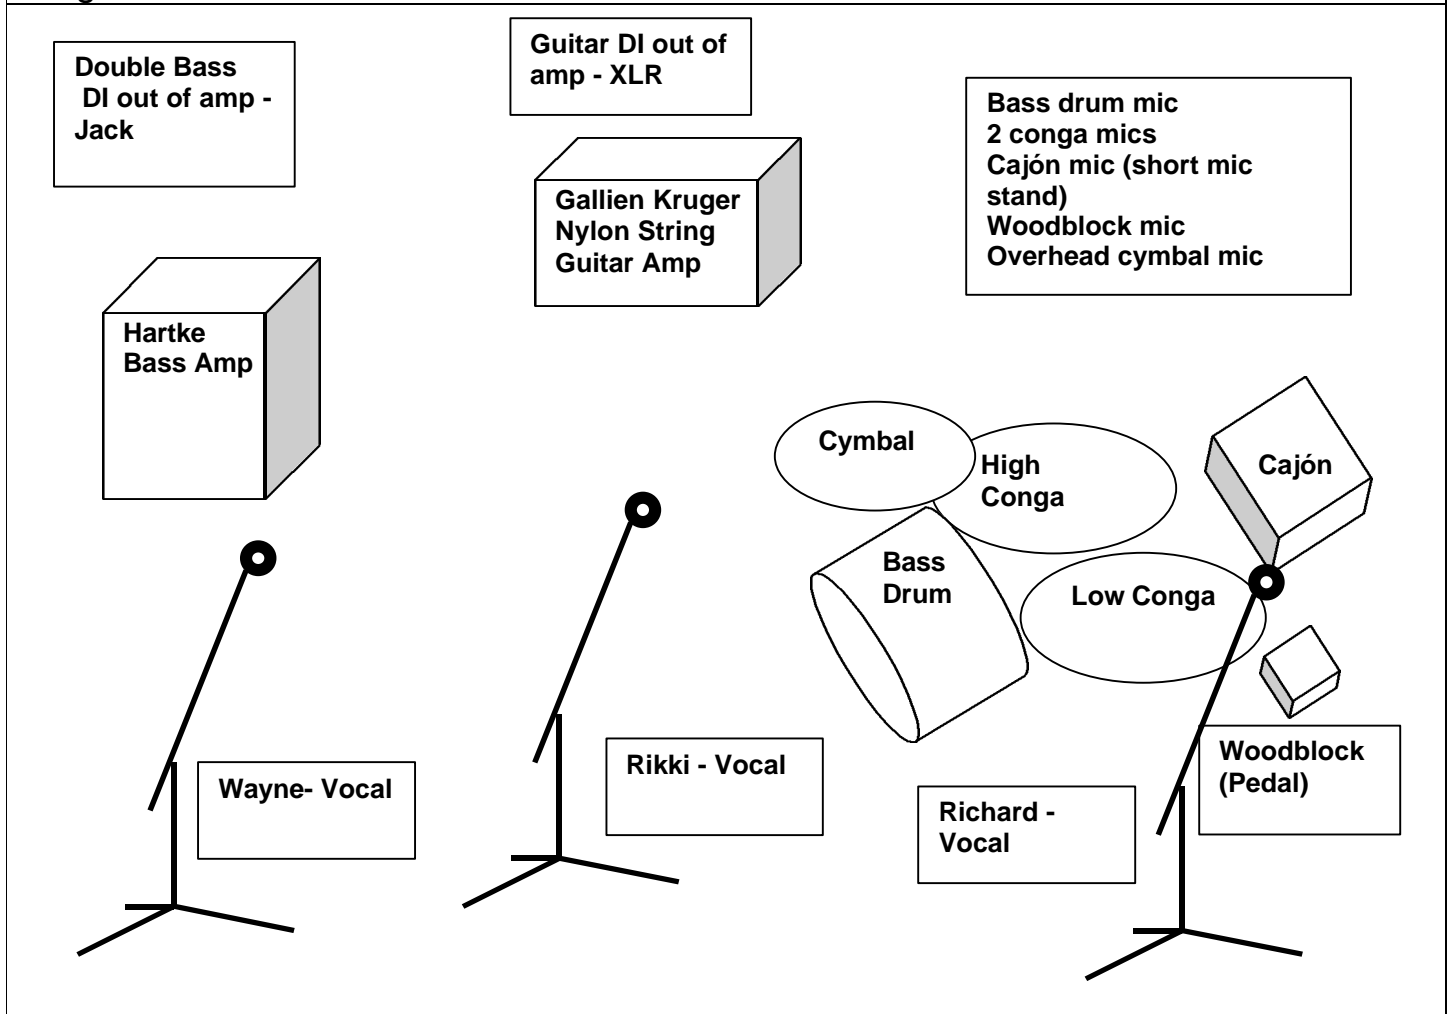

|   |   |  |
|---|---|--|
| <p><b>Double Bass</b><br/>[Fitted with <i>Shadow</i> pickup]</p> <p>(<u>Wayne</u>)</p> <p>Vocal mic</p> <p>DI from amp to desk (Jack)</p> | <p><b>Nylon String Guitar</b><br/>[Fitted with <i>Fishman</i> pickup]</p> <p>(<u>Rikki</u>)</p> <p>Vocal mic</p> <p>DI from amp to desk (XLR)</p> | <p><b>Drums</b></p> <p>(<u>Richard</u>)</p> <p>Vocal mic</p> <p>Bass drum mic</p> <p>2 conga mics</p> <p>Cajón mic (short mic stand)</p> <p>Woodblock mic</p> <p>Overhead cymbal mic</p> |
|---|---|--|

**Stage Plan:**

**Más Y Más** have their own (Optional) PA and stage equipment, which can deal with most small to medium size stage situations.

**Más Y Más P.A. Spec:**

1200w Stereo PA

2 x (15" x 10" x tweeter) full range Trace Elliot Speakers

1200w dedicated Trace Elliot amp

2 x Yamaha full range monitors/speakers

2 x Ohm monitors/speakers

200w monitor amp

Spirit Folio 16 channel mixing desk

Alesis 32 band graphic eq

Alesis digital effects unit

Minidisc play and record facilities