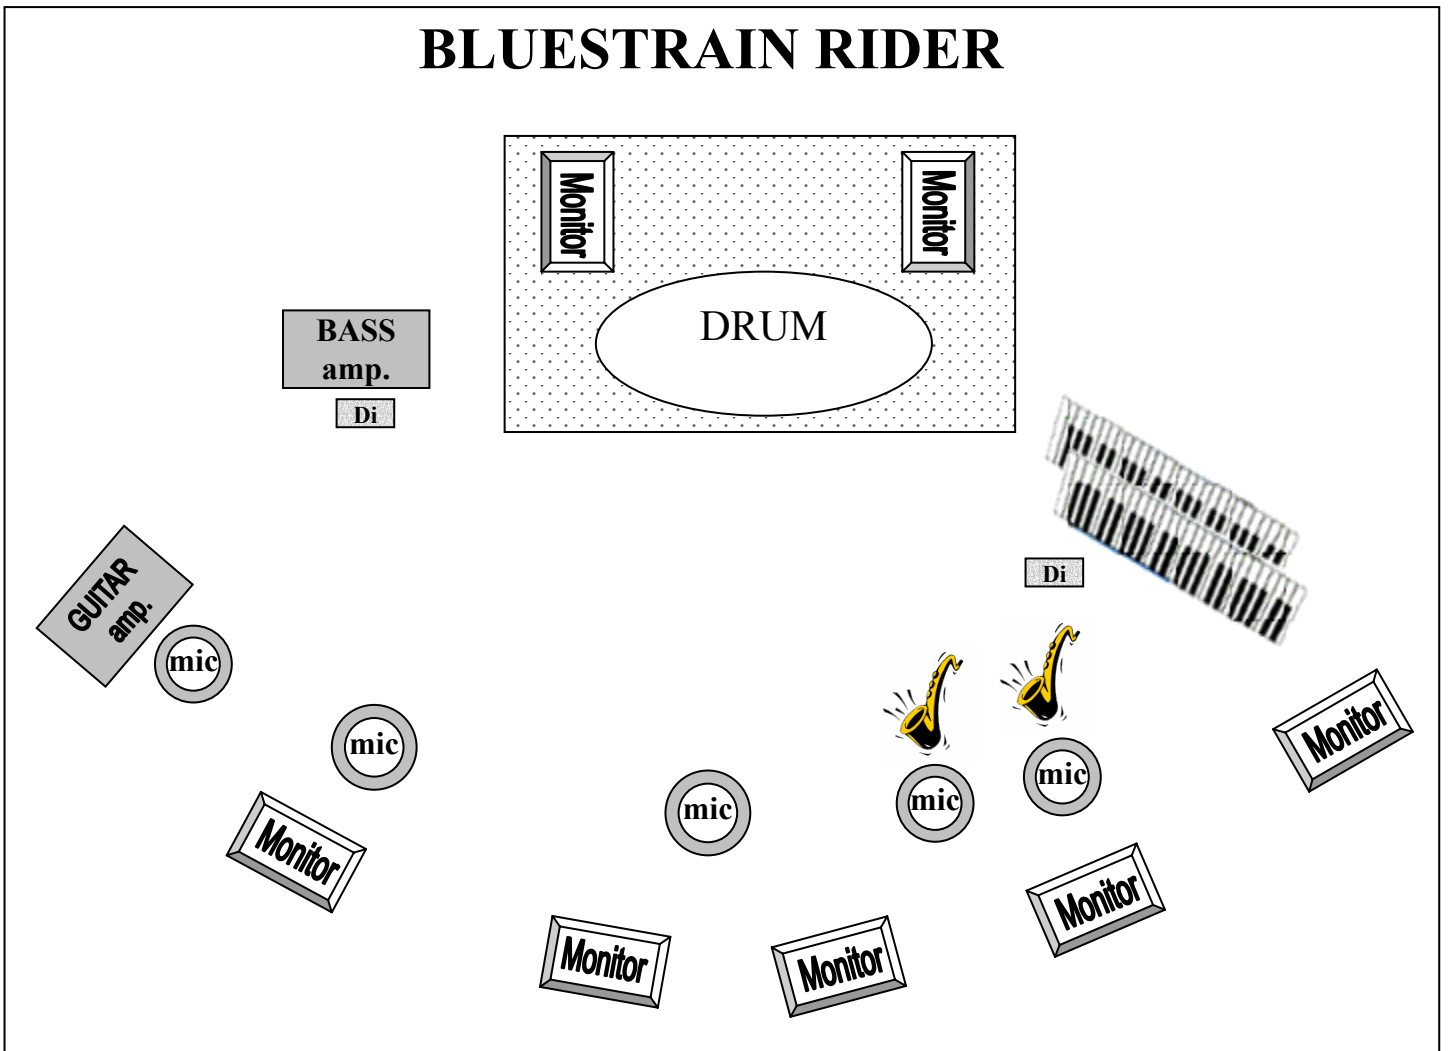

BLUESTRAIN RIDER

Chanel List

number	chanel	Instrument	Info
1.		bass drum	
2.		snare	
3.		tom left	
4.		tom right	
5.		floor tom	
6.		hi-hat	
7.		overhead L	
8.		overhead R	
9.		bass- line	di-box
10.		guitar	mic
11.		keyboard 1 L	di-box
12.		keyboard 2 L	di-box
13.		trumpet	mic
14.		sax	mic
15.		vocal	
16.		vocal	
17.		vocal	